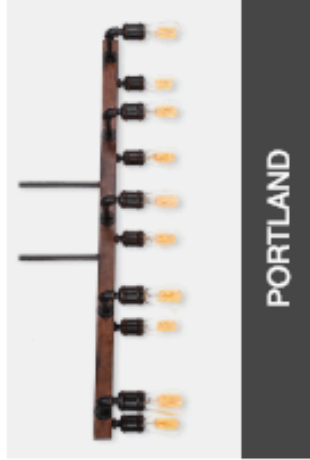

BLACKSMITH

BOW

CORBELLO

CURL

EDGE

ELEGANTÉ

MERIDIAN

OXFORD

PORTLAND

RIDGEMONT

SQUARE/ROUND

SQUARE/SQUARE

SWOOP

UPTOWNE

VINTAGE