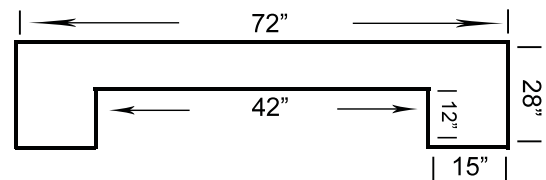

72" Dry Bar - DBAR72

- Mix of solid wood and veneers
- Plenty of storage space for bottles, glasses, etc.
- Removable shelf to fit bar fridge
- Solid wood foot rail available (see below)
  - Available finishes: Black-BLK Cappuccino-CAP, Chestnut-CN, and English Tudor-ET
  - H-44" x W-72" x D-28"
  - **MSRP (USD)-$1,249**

Shown in Cappuccino

Bar Foot Rail - FR72

- Solid wood construction
- Bolts to 72" Dry Bar (DBAR72)
- Easy to mount with heavy duty anchoring hardware
  - Can ship via courier
- Available finishes: Black-BLK, Cappuccino-CAP, Chestnut-CN, and English Tudor-ET
  - 60" length
  - **MSRP (USD)-$149**

Fridge pocket
H-34" x W-23" x D-20"