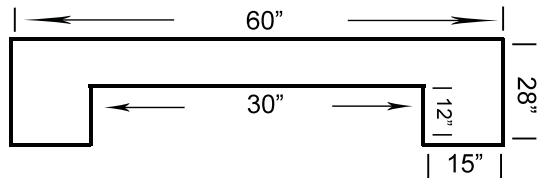

RAM furniture

2018

60" Dry Bar - DBAR60

- Mix of solid wood and veneers
- Plenty of storage for bottles, glasses, etc
 - Removable shelf to fit bar fridge
- Solid wood foot rail available (see below)
 - Available finishes: Black-BLK, Cappuccino-CAP, Chestnut-CN, and English Tudor-ET
 - H-44" x W-60" x D-28"
 - **MSRP (USD)-\$1,049**

Shown in Chestnut

Fridge pocket
H-34" x W-23" x D-20"

Bar Foot Rail - FR60

- Solid wood construction
- Bolts to 60" Dry Bar (DBAR60)
- Easy to mount with heavy duty anchoring hardware
 - Can ship via courier
- Available finishes: Black-BLK, Cappuccino-CAP, Chestnut-CN, and English Tudor-ET
 - 48" length
 - **MSRP (USD)-\$129**