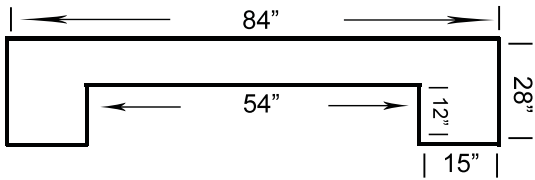

Fridge pocket
H-34" x W-23" x D-20"