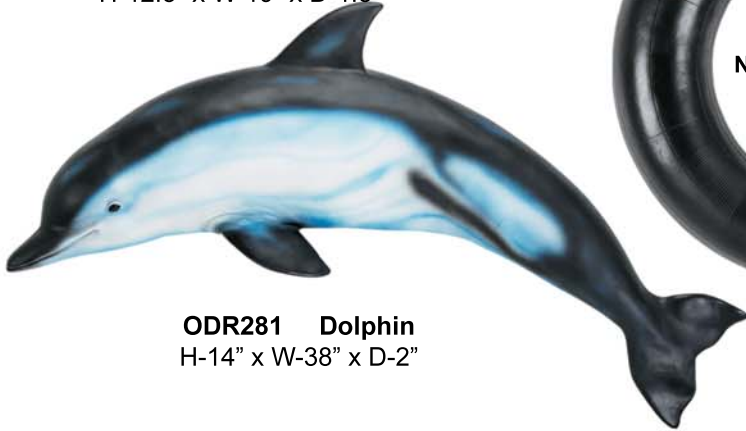

ODR285 No Skinny Dippin
W-27" x D-4"

ODR281 Dolphin
H-14" x W-38" x D-2"