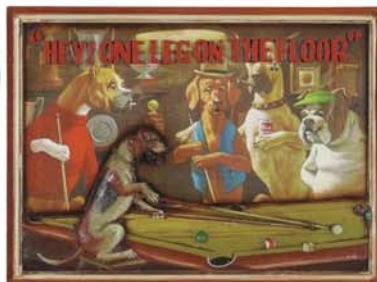

R443 Poker Ranking & Odds
H-14" x W-20" x D-1"

R243 No Smoking Officer
H-21" x W-18" x D-3"

R327 One Leg on Floor
H-16.5" x W-22" x D-1"