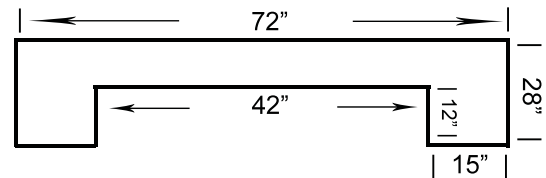

72" Dry Bar - DBAR72

- Mix of solid wood and veneers
- Plenty of storage space for bottles, glasses, etc.
- Removable shelf to fit bar fridge
- Solid wood foot rail available (see below)
  - Available finishes: Black-BLK Cappuccino-CAP, Chestnut-CN, and English Tudor-ET
  - H-44" x W-72" x D-28"
  - **MSRP (USD)-$1,249**

Bar Foot Rail - FR72

- Solid wood construction
- Bolts to 72" Dry Bar (DBAR72)
- Easy to mount with heavy duty anchoring hardware
  - Can ship via courier
- Available finishes: Black-BLK, Cappuccino-CAP, Chestnut-CN, and English Tudor-ET
  - 60" length
  - **MSRP (USD)-$149**