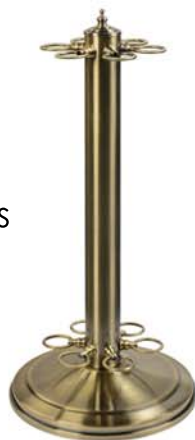

Shown In
English
Tudor

Floor Cue Rack - FCR

- Solid wood construction
 - Holds 10 cues
- Brass hook to hang triangle
- Grooves on bottom to store balls
 - Can ship via courier
- Available finishes: Black-BLK, Cappuccino-CAP, Chestnut-CN, and English Tudor-ET
- H-24" x W-16" x D-16"
- MSRP (USD)-\$129.00

Shown In
Chestnut

Straight Floor Cue Rack SFCR

- Solid wood construction
 - Holds 10 cues
- Brass hook to hang triangle
- Grooves on bottom to store balls
 - Can ship via courier
- Available finishes: Black-BLK, Cappuccino-CAP, Chestnut-CN, and English Tudor-ET
- H-29.5" x W-27.5"
- MSRP (USD)-\$129.00

Half Table Ball & Cue Holder R464

- MDF/Polyresin
- Holds 8 cues
- Shelves to hold ball set
- Can ship via courier
- H-24" x W-30" x D-7"
- MSRP (USD)-\$249.00

Gas Pump Ball & Cue Holder - R934

- MDF/Polyresin
- Holds 6 cues
- Shelves to hold ball set
- H-74" x W-21.5" x D-7"
- MSRP (USD)-\$399.00

Dog Ball & Cue Holder - R470

- MDF/Polyresin
- Holds 6 cues
- Shelves to hold ball set
- Can ship via courier
- H-30" x W-17" x D-13"
- MSRP (USD)-\$329.00

Metal Pool Cue Holders

- Available in multiple finishes
- Holds 6 cues
- H-24" x W-11"
- MSRP (USD) \$99.00