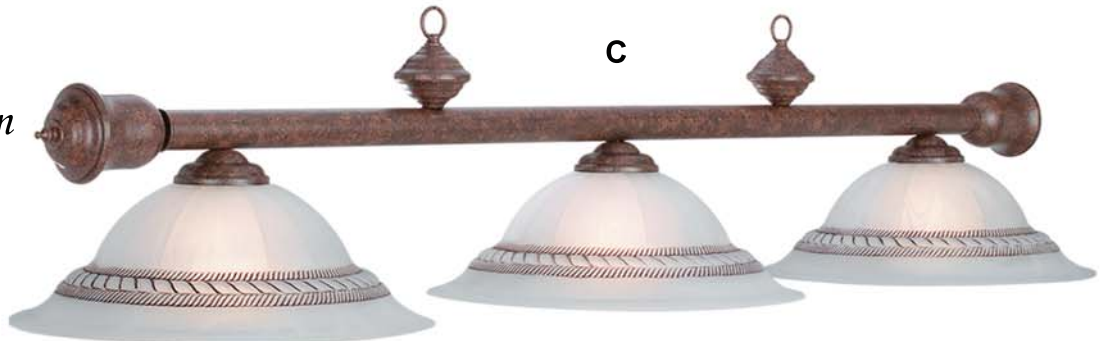

Old Brown

Liberty

Stainless