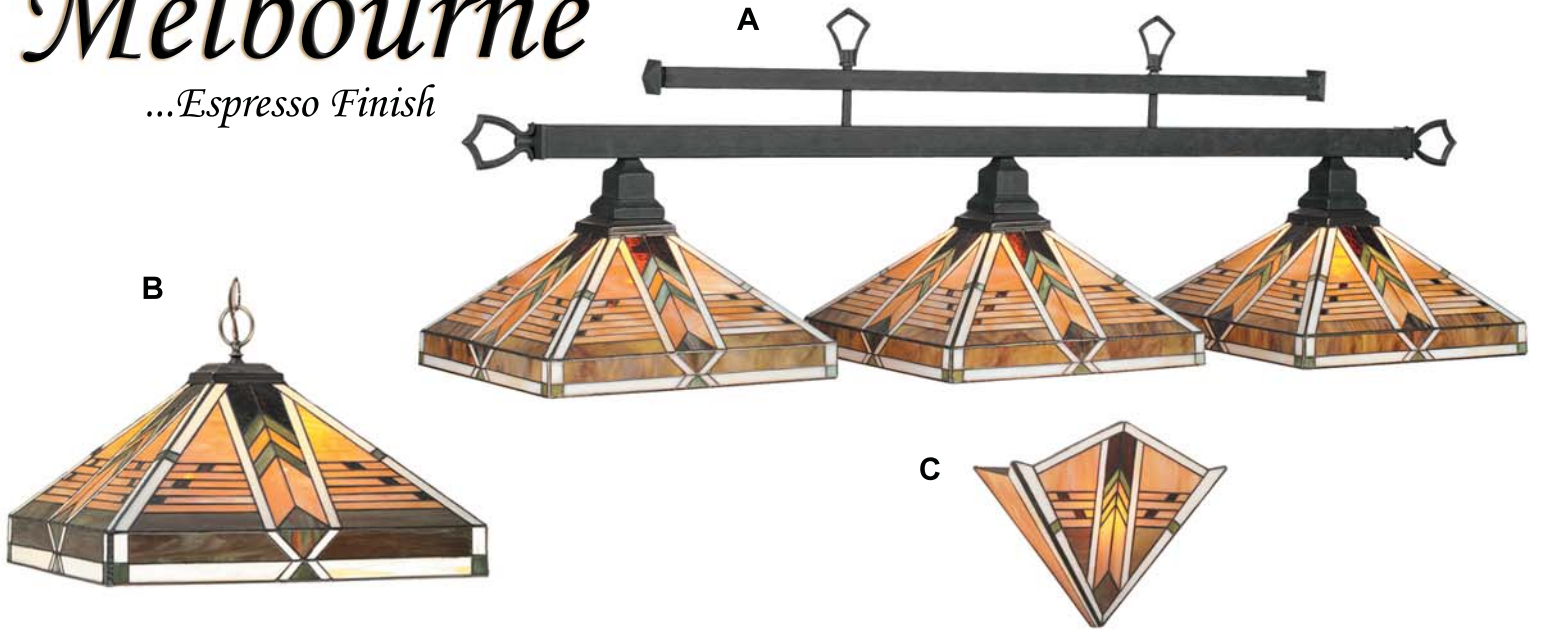

Melbourne

...Espresso Finish