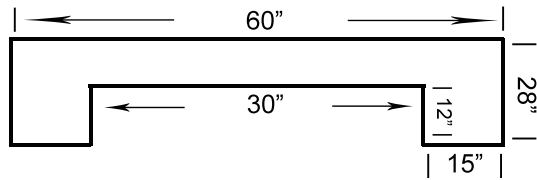

60" Dry Bar - DBAR60

- Mix of solid wood and veneers
- Plenty of storage for bottles, glasses, etc
  - Removable shelf to fit bar fridge
- Solid wood foot rail available (see below)
  - Available finishes: Black-BLK, Cappuccino-CAP, Chestnut-CN, and English Tudor-ET
  - H-44" x W-60" x D-28"
  - **MSRP (USD)-$1,049**

Shown in Chestnut

Fridge pocket
H-34" x W-23" x D-20"