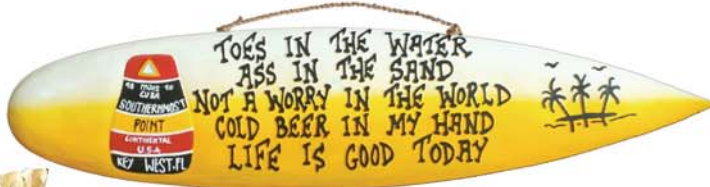

ODR965 Sailfish
H-12" x W-20" x D-1"

ODR106 Landshark
H-10" x W-39.5" x D-1"

ODR902 Picked A Bad Day
H-9" x W-36" x D-2"

ODR903 Toes In The Sand
H-10" x W-39.5" x D-1"

ODR960 Welcome Surfboard
H-9" x W-39" x D-1.5"