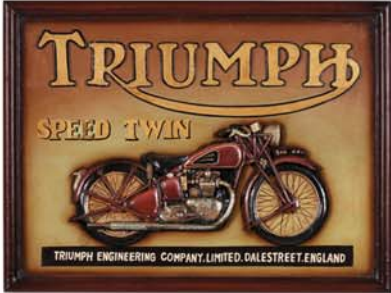

R331 Bubba's Billiards
H-16.5" x W-22" x D-1"

Scoreboards

Decorative and Useful!

R447 Fine Beer
H-23.5" x W-20" x D-1"

R433 Billiard Academy
H-29" x W-16" x D-1"

R750 Ice Cold Beer
H-36" x W-16" x D-1"

R829 Billiard Parlour
H-24" x W-16" x D-1"