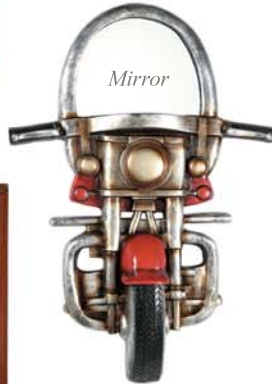

R703 Motorcycle
H-23" x W-16" x D-3.5"