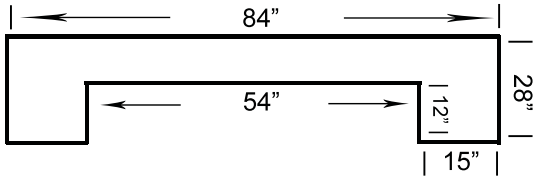

Fridge pocket
H-34" x W-23" x D-20"