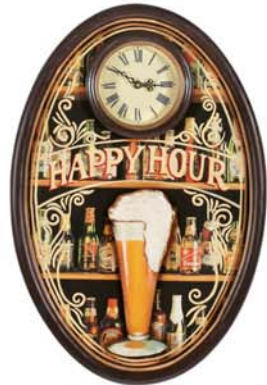

Wall Hangings On Canvas

R803 Good Food
H-16" x W-12" x D-1"

R821 Teenagers
H-16" x W-12" x D-1"

R941 Normally I'm A Better
H-15.5" x W-11.5" x D-1"

R818 House Rules
H-11" x W-15" x D-1"

R950 No Smoking
H-12" x W-14" x D-4"