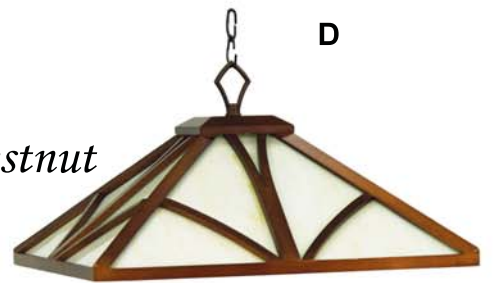

Chateau

Wood Finishes to Match
our Line of
Black, Gameroom Furniture
(see pgs 41-54)

A. COS-B56 BZ
H-21.5" x L-56"
3 x 100W-M

B. EMP-B54 ST
H-54" x L-54"
3 x 150W-M
(Fractional Rod)
6", 12" and 18"

C. CHA-B56 BLK/CAP/CN/ET
H-14" x L-55"
3 x 100W-M

D. CHA-17 CN/ET
H-10" x W-18"
1 x 100W-M