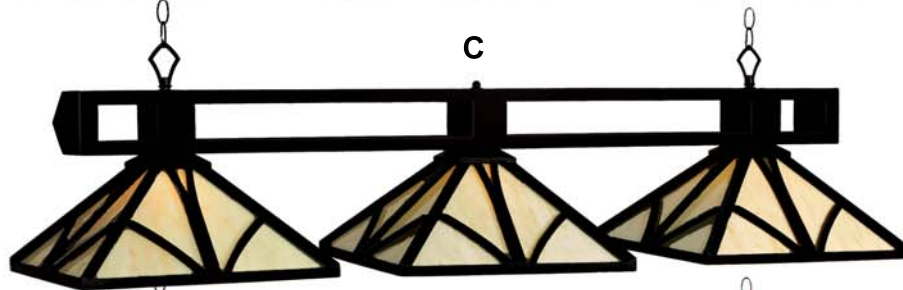

Chateau

Wood Finishes to Match
our Line of
Black, Gameroom Furniture
(see pgs 41-54)

A. COS-B56 BZ
H-21.5" x L-56"
3 x 100W-M

B. EMP-B54 ST
H-54" x L-54"
3 x 150W-M
(Fractional Rod)
6", 12" and 18"

C. CHA-B56 BLK/CAP/CN/ET
H-14" x L-55"
3 x 100W-M

D. CHA-17 CN/ET
H-10" x W-18"
1 x 100W-M