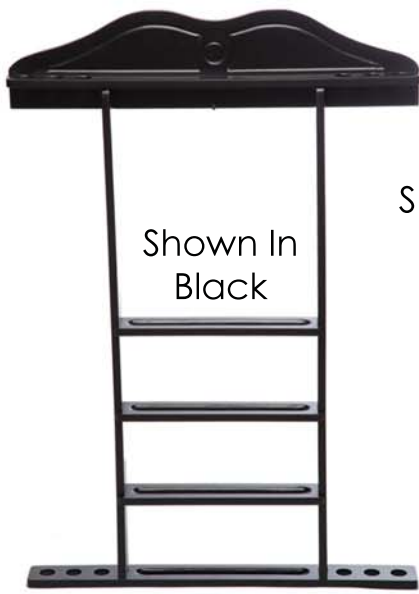

Shown In
Black

Wall Rack - WR1

- Solid wood construction
  - Holds 6 cues
- Grooved racks to store balls
  - Can ship via courier
- Available finishes: Black-BLK, Cappuccino-CAP, Chestnut-CN, and English Tudor-ET
- H-44" x W-29.5" x D-3"
- MSRP (USD)-$129.00

Shown In
English
Tudor

Floor Cue Rack - FCR

- Solid wood construction
  - Holds 10 cues
- Brass hook to hang triangle
- Grooves on bottom to store balls
  - Can ship via courier
- Available finishes: Black-BLK, Cappuccino-CAP, Chestnut-CN, and English Tudor-ET
- H-24" x W-16" x D-16"
- MSRP (USD)-$129.00

Shown In
Chestnut

Straight Floor Cue Rack SFCR

- Solid wood construction
  - Holds 10 cues
- Brass hook to hang triangle
- Grooves on bottom to store balls
  - Can ship via courier
- Available finishes: Black-BLK, Cappuccino-CAP, Chestnut-CN, and English Tudor-ET
- H-29.5" x W-27.5"
- MSRP (USD)-$129.00

Half Table Ball & Cue Holder R464

- MDF/Polyresin
- Holds 8 cues
- Shelves to hold ball set
- Can ship via courier
- H-24" x W-30" x D-7"
- MSRP (USD)-$249.00

Gas Pump Ball & Cue Holder - R934

- MDF/Polyresin
- Holds 6 cues
- Shelves to hold ball set
- H-74" x W-21.5" x D-7"
- MSRP (USD)-$399.00

Dog Ball & Cue Holder - R470

- MDF/Polyresin
- Holds 6 cues
- Shelves to hold ball set
- Can ship via courier
- H-30" x W-17" x D-13"
- MSRP (USD)-$329.00